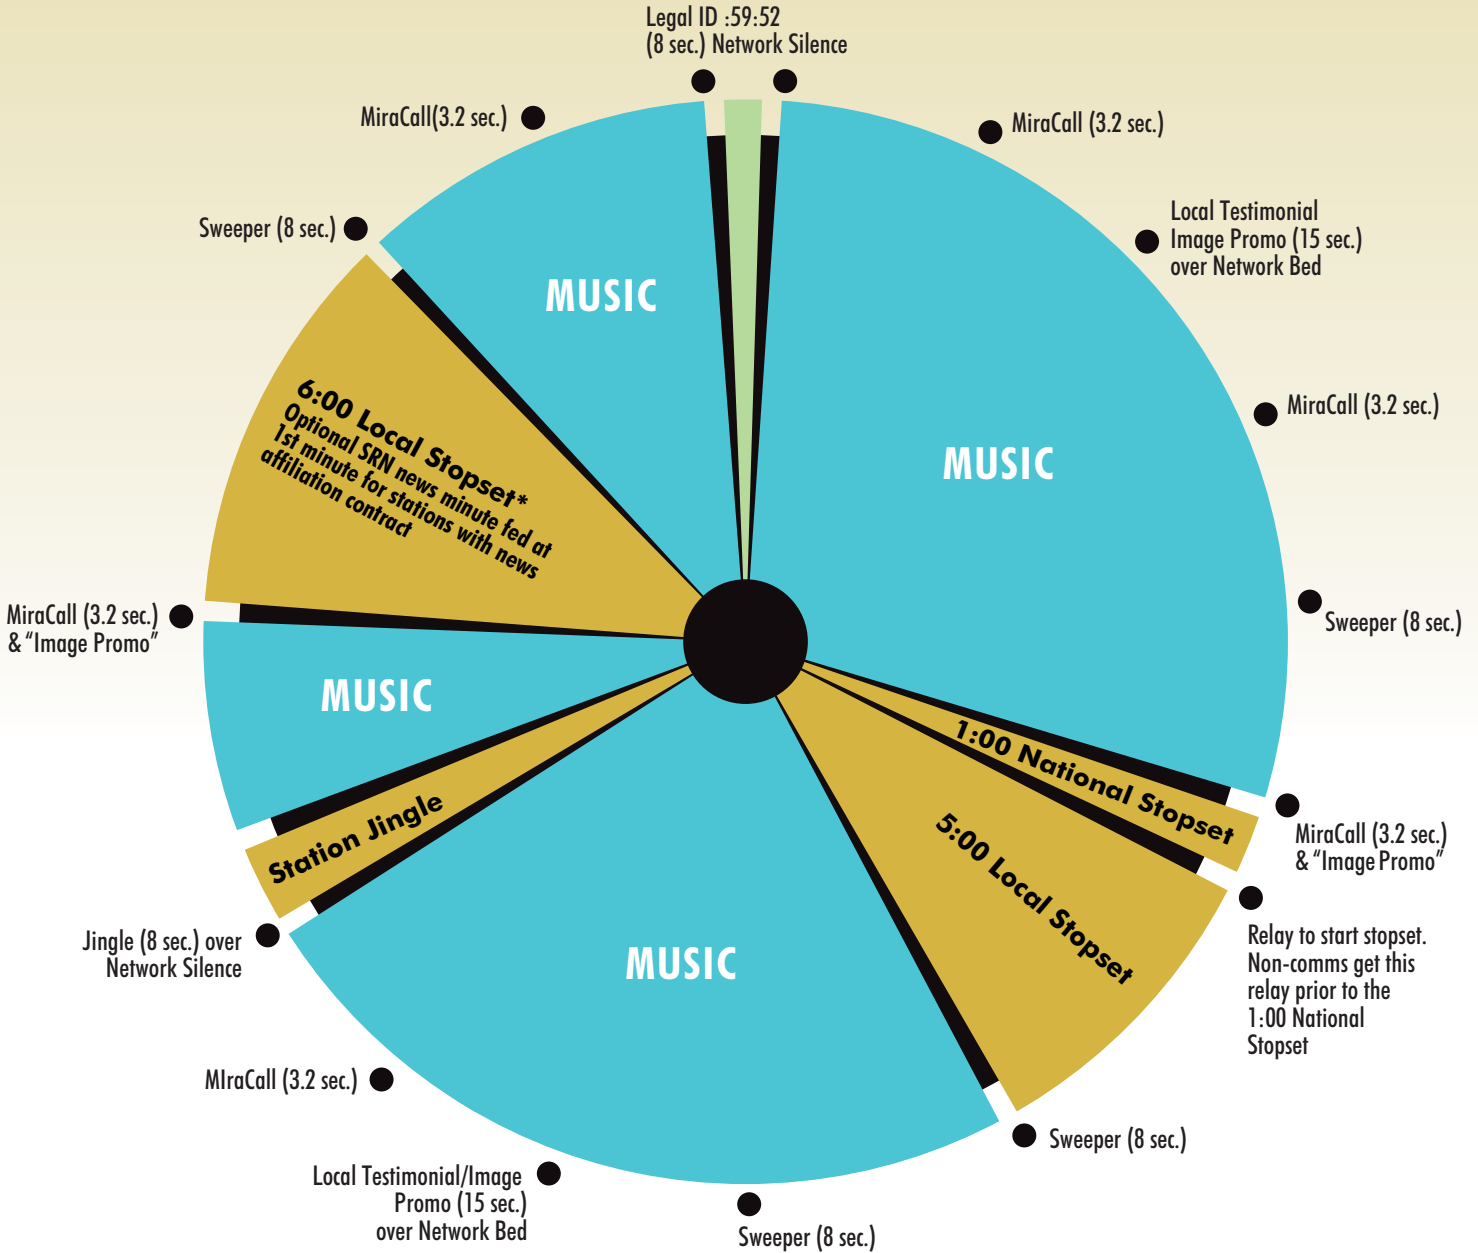

## THE WORD IN PRAISE

Full-time or as a complement to Christian teaching formats.

- The second highest selling Christian music genre
- A quarter of all Christian music sales
- Specifically targeted to 30+ year old adults
- People most easily reached by radio stations
- For Christian teaching and talk stations—  
a wonderful complement to selected dayparts
- Customized liners and frequent call letter mentions  
provide a fully localized sound
- Available 24 hours a day, seven days a week

## CLOCK

\* :46 after stopset not available during the midnight 1 a.m., 2 a.m., 3 a.m., 4 a.m. and 5 a.m. eastern hours